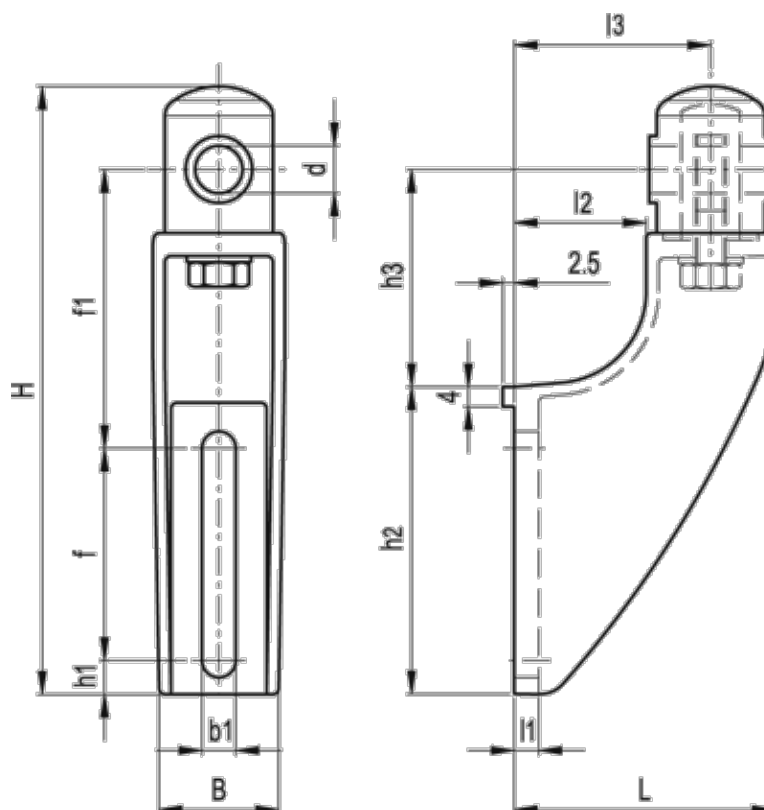

Data Sheet

Article number: 2310419762
Description: E+G Guide rail bracket
SPR.16-A

Measures

B = 37	h3 = 60
b1 = 11	L = 70
d = 16	l1 = 8
f = 42	l2 = 30
f1 = 78	l3 = 50
H = 158	Weight (g) = 174
h1 = 15	
h2 = 76	